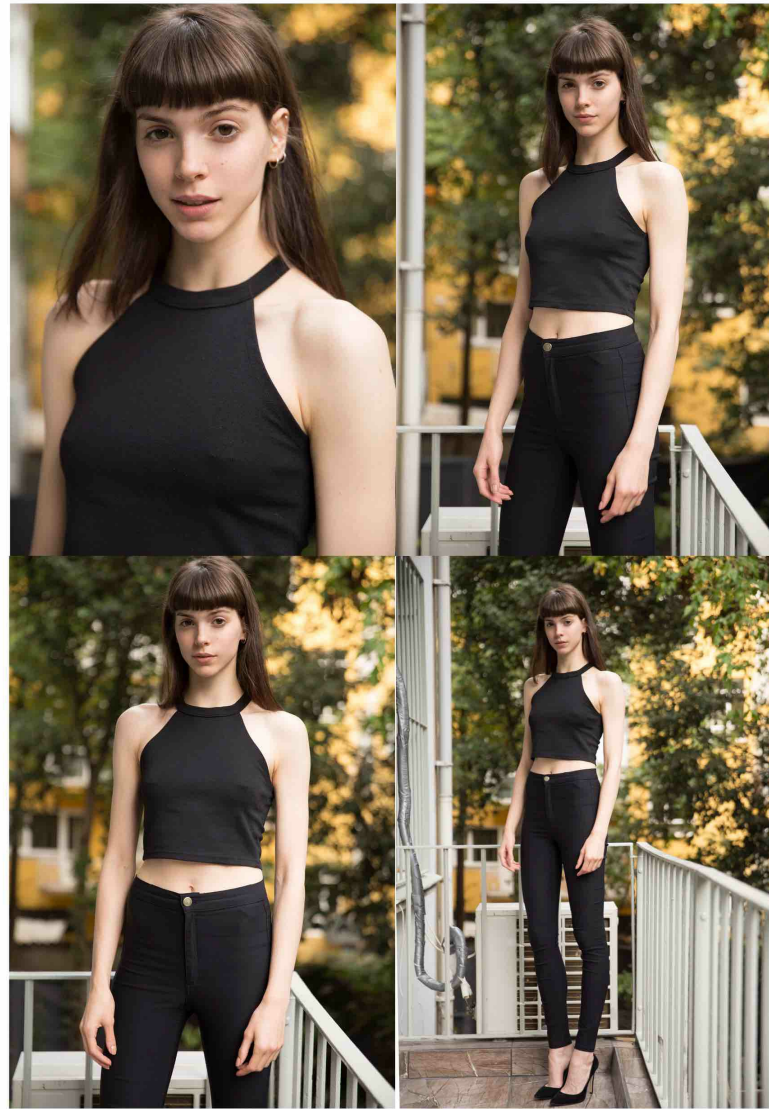

MILICA

Height: 177 / Bust: 84 / Waist: 62 / Hips: 90 / Foot: 39 / Eye: Brown / Hair: Brown

OPTION

MANAGEMENT

MILICA

Height: 177 Bust: 84 Waist: 62 Hips: 90 Shoe: 39
Eyes: brown Hair: brown