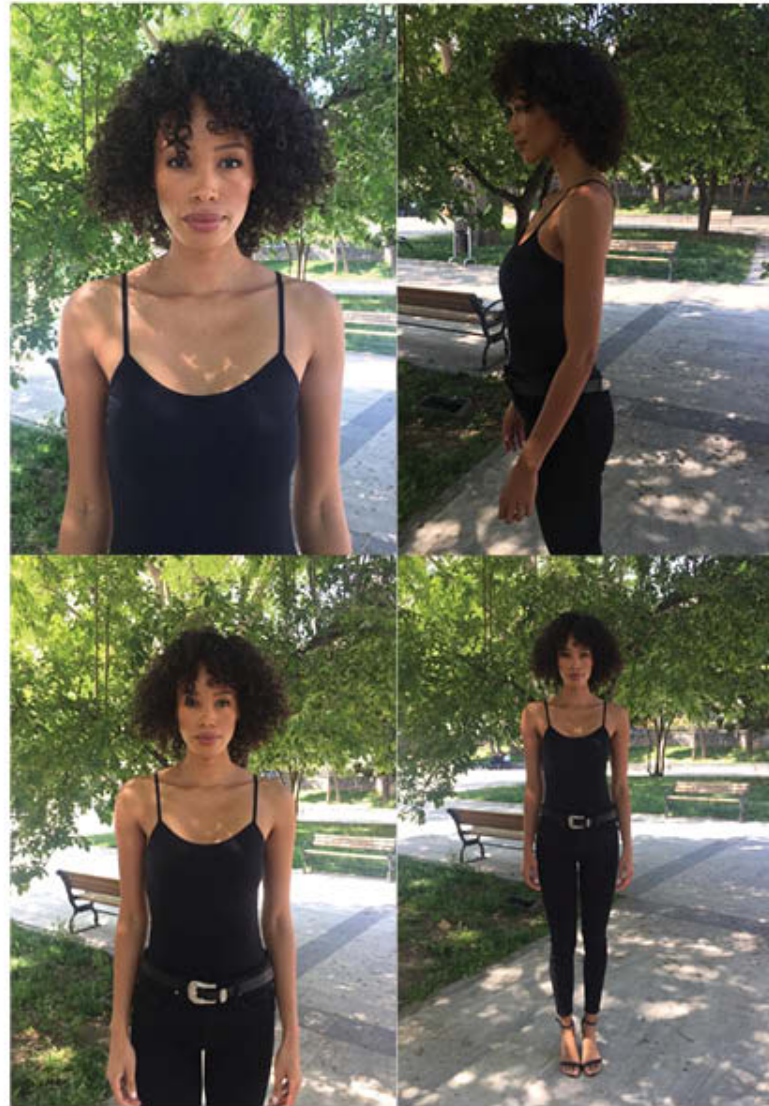

OPTION
MANAGEMENT

istanbul

CHARNE

Height: 179 / Bust: 78 / Waist: 62 / Hips: 92 / Foot: 40 / Eye: Brown / Hair: Brown

OPTION
MANAGEMENT
istanbul

CHARNE

Height: 1.79 Bust: 78 Waist: 62 Hips: 92 Shoe: 40

Eyes: Brown Hair: Brown