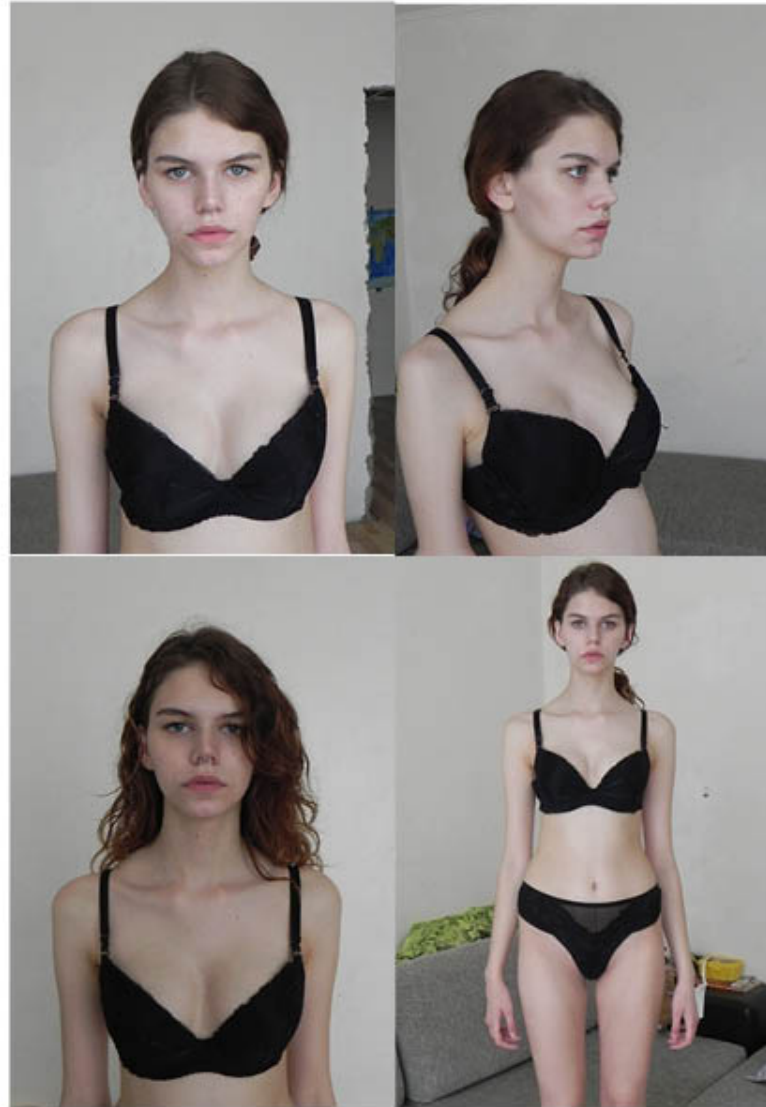

OPTION
MANAGEMENT

istanbul

OLA

Height: 180 / Bust: 82 / Waist: 61 / Hips: 90 / Foot: 40 / Eye: blue,green / Hair: brown

OPTION
MANAGEMENT
istanbul

OLA

Height:1.80 Bust:82 Waist:61 Hips:90 Shoe:40

Eyes: Blue green Hair: Brown