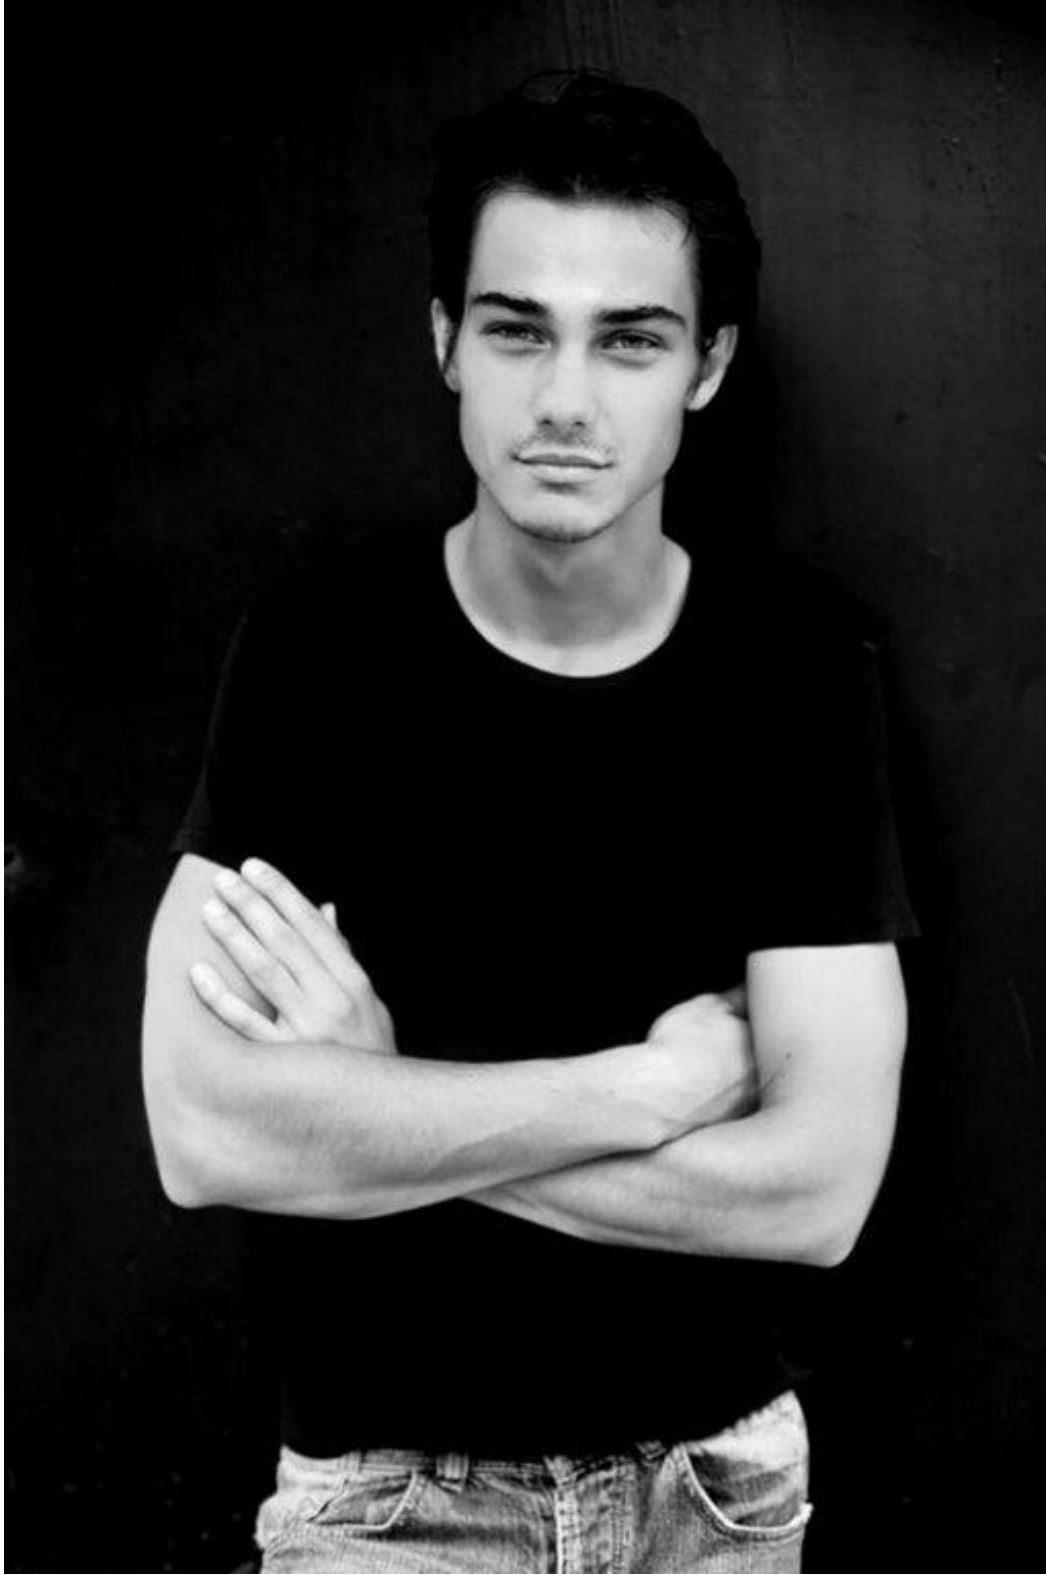

ANTON

Height: 186 / Bust: 97 / Waist: 74 / Hips: 98 / Foot: 45 / Eye: grey / Hair: black

ALDO FALLAI