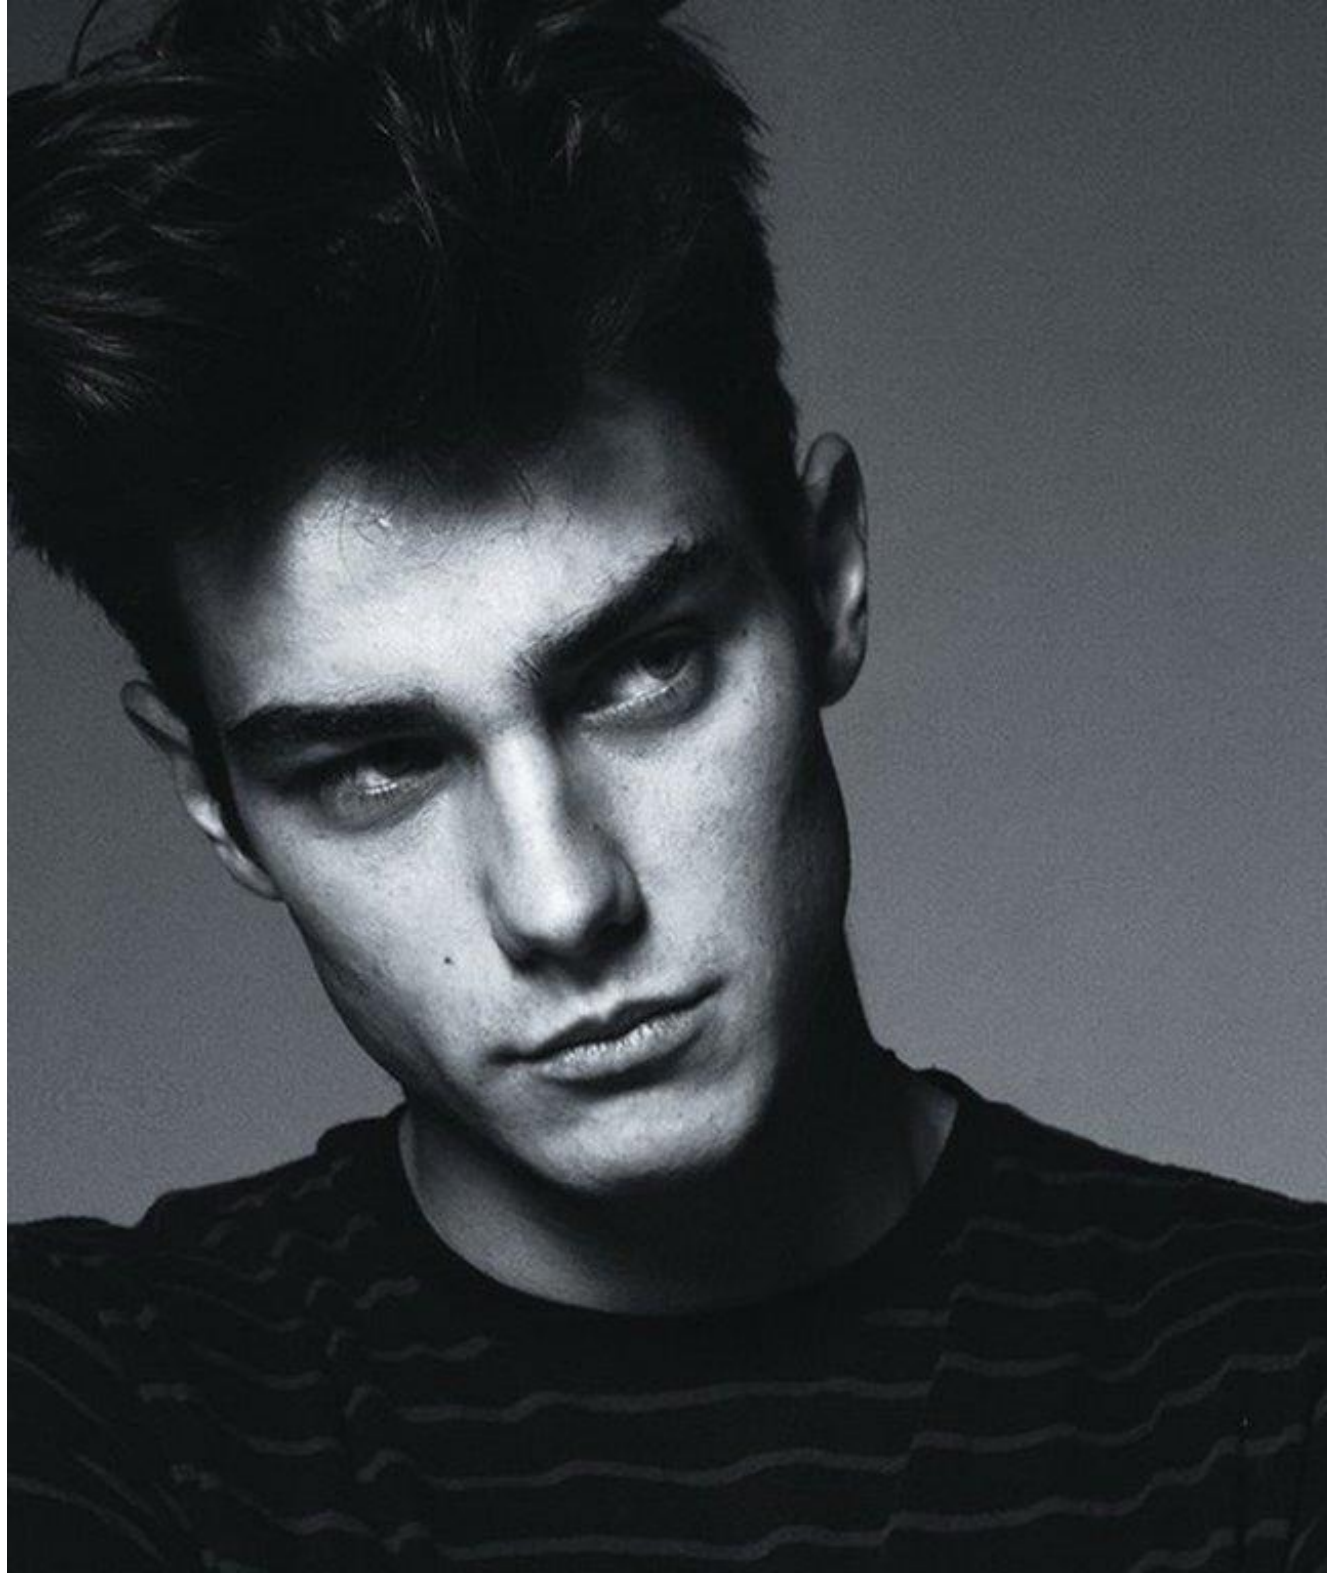

ANTON

Height: 186 / Bust: 97 / Waist: 74 / Hips: 98 / Foot: 45 / Eye: grey / Hair: black

ALDO FALLAI